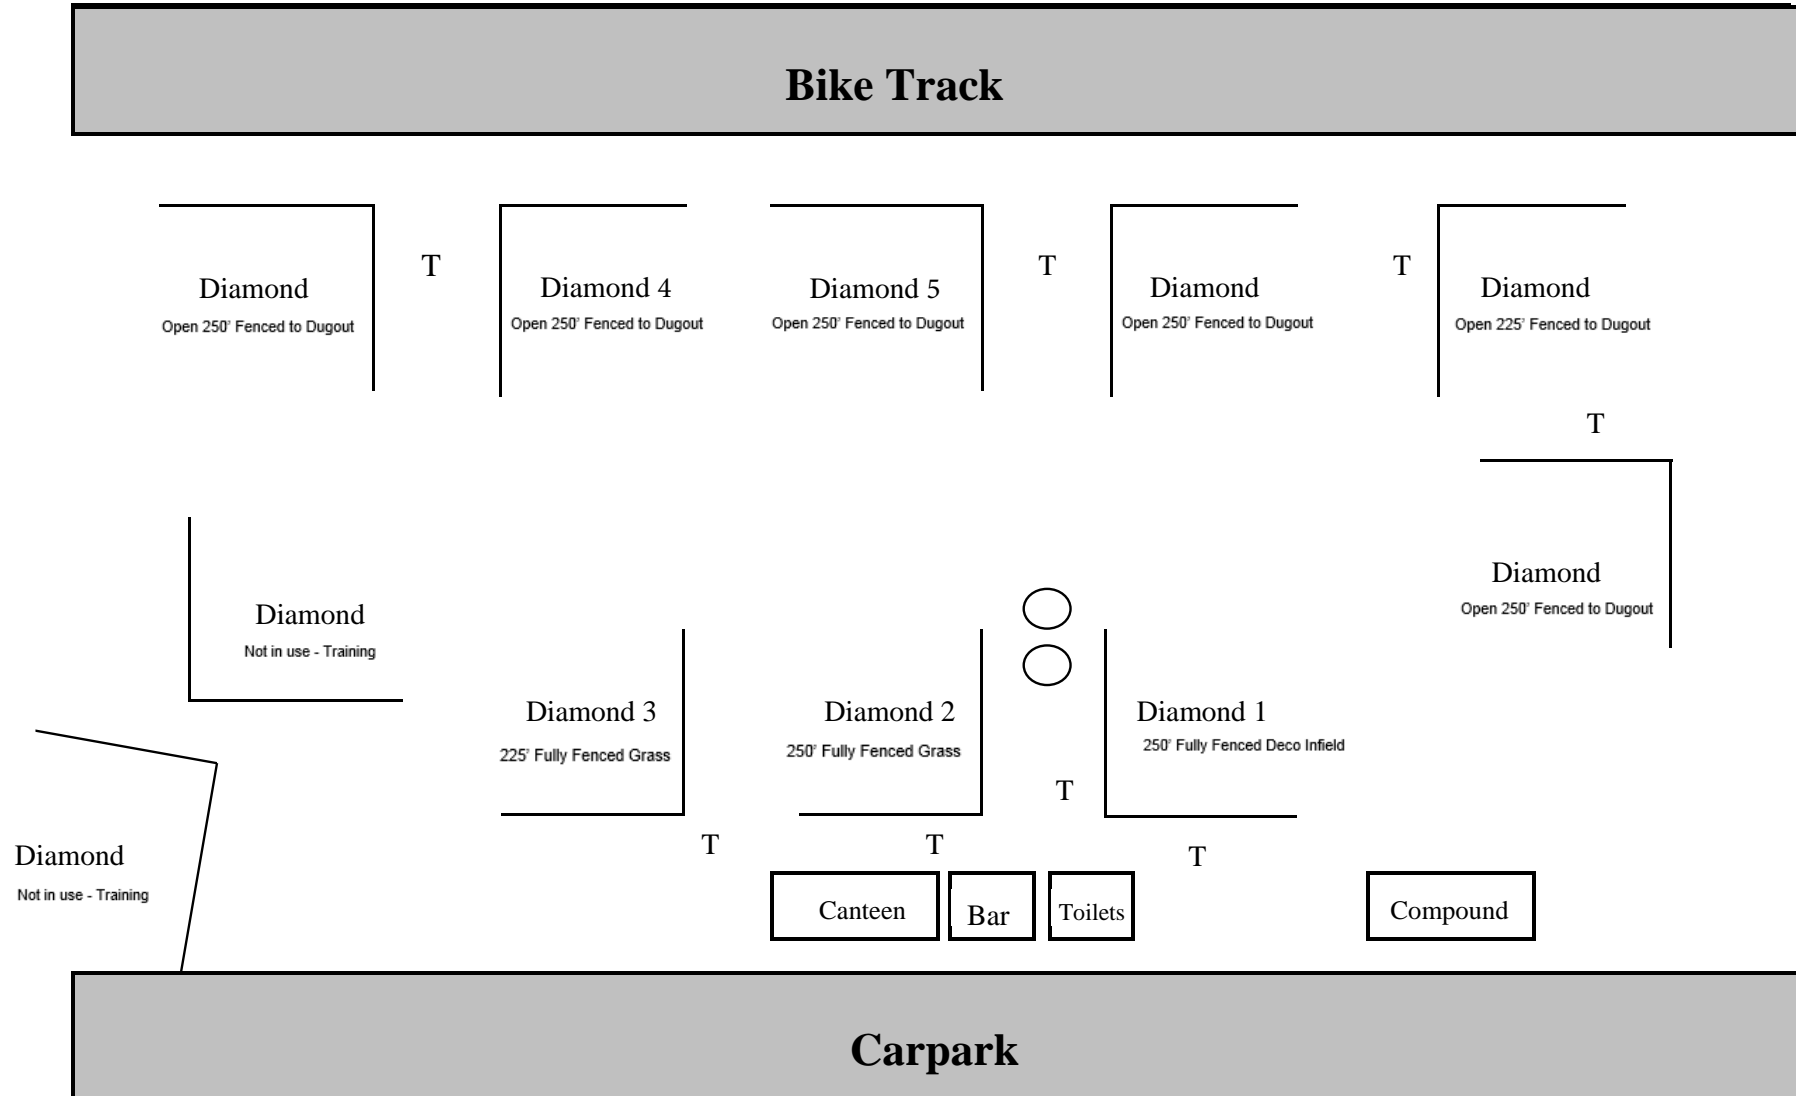

Preston Road Facilities, Carina – Diamond Layout

T = TAP

March 2012