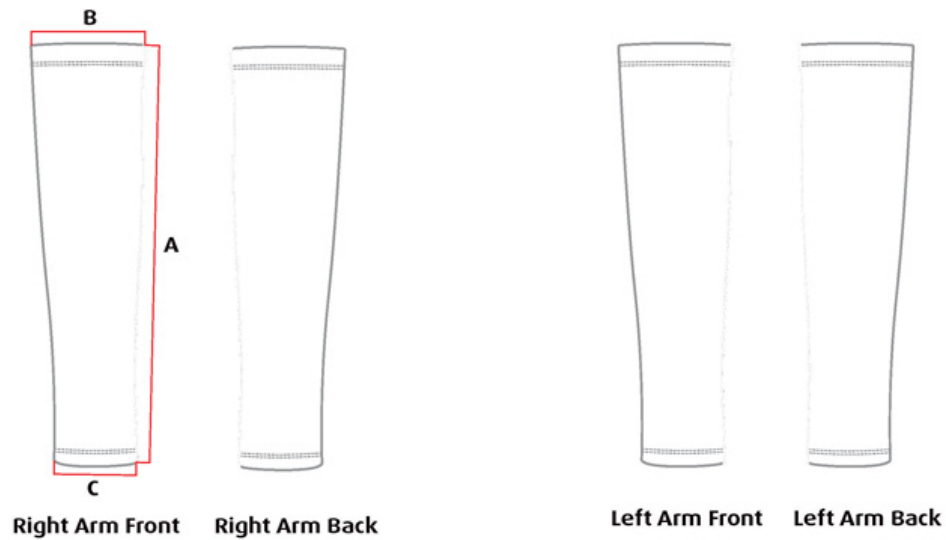

Carina Leagues Redsox – Sleeves sizing chart

Adult sleeves

Measurements in 1.0cm

| | XS | S | M | L | XL | XXL |
|----------------------------|------|------|------|------|------|------|
| A: Sleeve length | 33.9 | 34.2 | 34.5 | 34.8 | 35.1 | 35.4 |
| C: Sleeve opening at wrist | 6.4 | 6.7 | 7.0 | 7.3 | 7.6 | 7.9 |

Youth sleeves

| | Youth S | Youth M | Youth L |
|-----------------------------|---------|---------|---------|
| A: Sleeve length | 22.0 | 26.0 | 30.0 |
| B: Sleever opening at elbow | 9.0 | 10.0 | 11.0 |